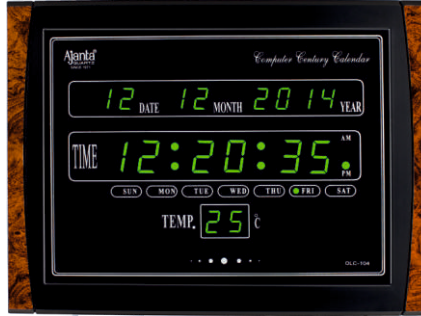

GREEN LED
OLC-104-GREEN | MRP ₹ 1765/-
Size: L.396 X W.34 X H.296 MM | 10 PCS