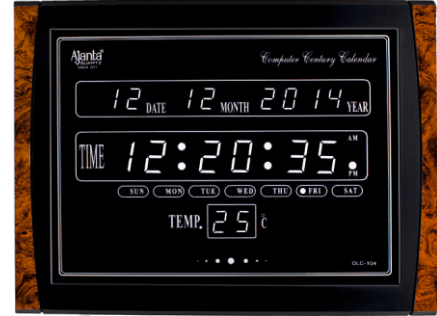

WHITE LED
OLC-104-WHITE | MRP ₹ 1845/-
Size: L.396 X W.34 X H.296 MM | 10 PCS