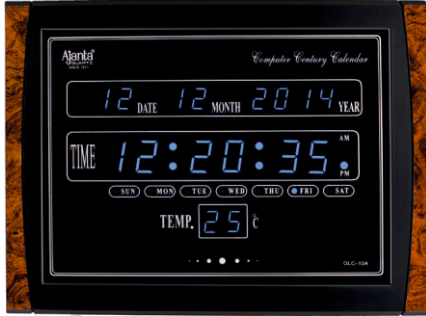

5 PCS

OLC-1060-DX | MRP ₹ 4335/-
Size: L.628 X W.42 X H.261 MM

5 PCS

OLC-1070 | MRP ₹ 4245/-
Size: L.685 X W.39 X H.240 MM

5 PCS

OLC-1070-DX | MRP ₹ 4885/-
Size: L.707 X W.42 X H.261 MM

1 PC

OLC-1210 | MRP ₹ 18335/-
Size: L.995 X W.75 X H.625 MM